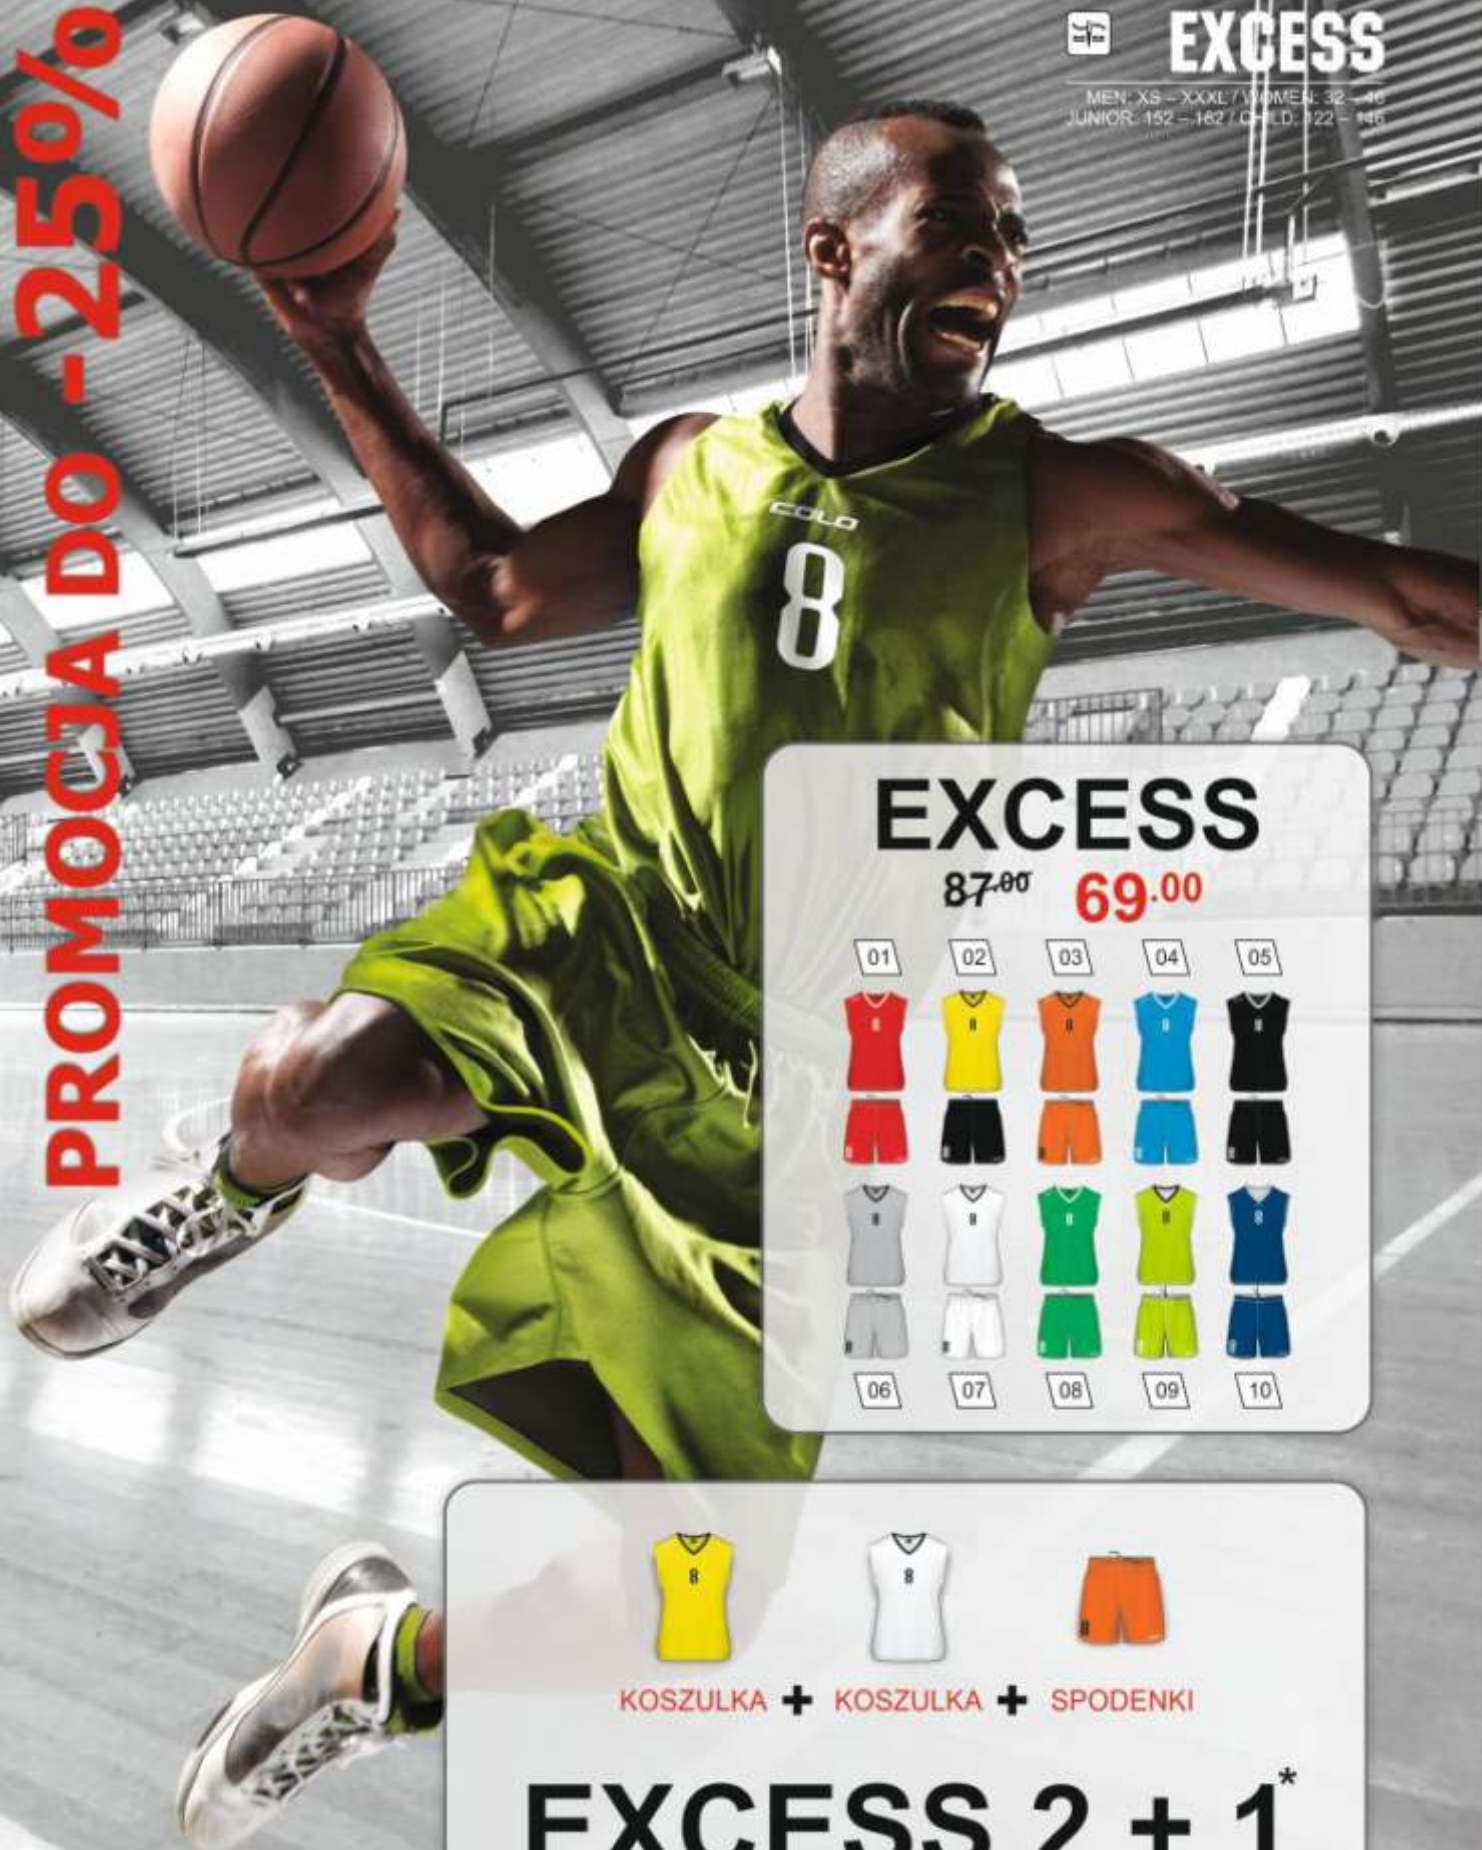

PROMOCJA DO -25%

EXCESS

MEN: XS - XXXL / WOMEN: 32 - 46
JUNIOR: 152 - 162 / CHILD: 122 - 146

EXCESS

87.00 69.00